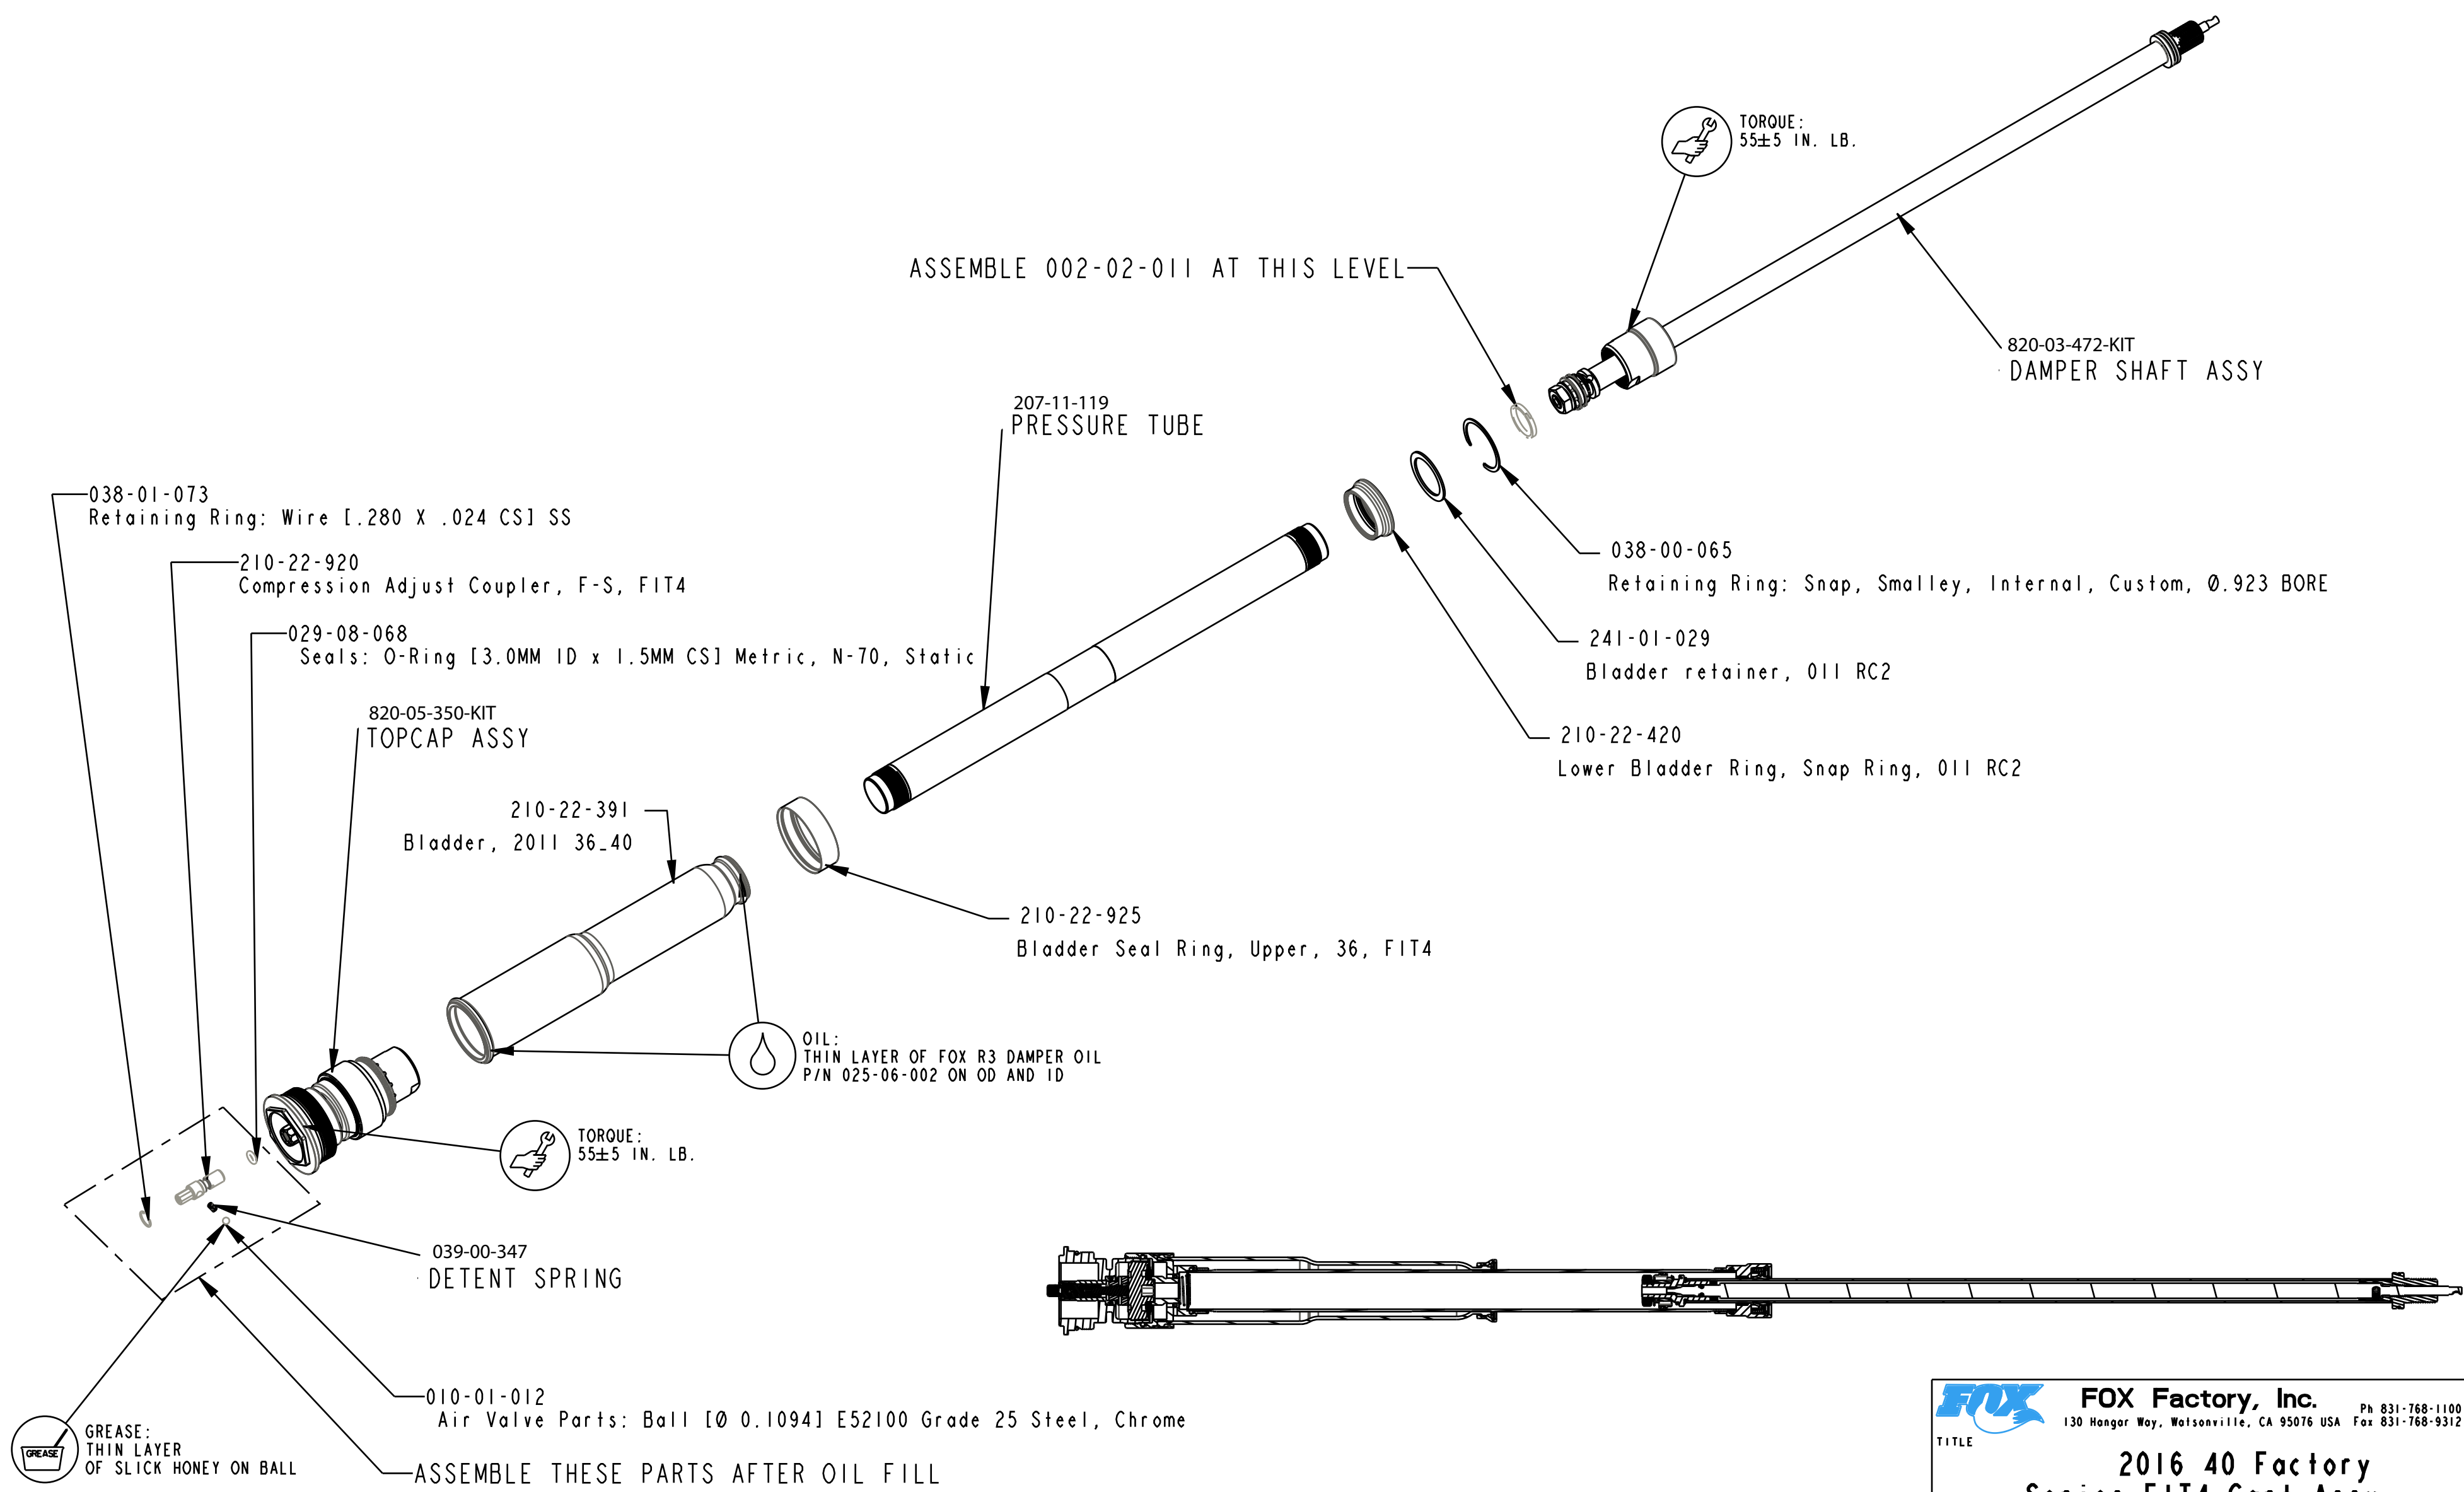

4

3

2

1

D

D

C

C

B

B

A

A

PROPRIETARY - THIS DOCUMENT CONTAINS CONFIDENTIAL, PROPRIETARY INFORMATION THAT IS FOX PROPERTY. DO NOT DISCLOSE TO OR DUPLICATE FOR OTHERS EXCEPT AS AUTHORIZED BY FOX.

FOX **FOX Factory, Inc.** Ph 831-768-1100
130 Hangar Way, Watsonville, CA 95076 USA Fax 831-768-9312

TITLE **2016 40 Factory Series FIT4 Cart Assy**

SIZE DWG. NO. **C**

PLOT SCALE 0.50:1 SHEET 1 OF 1